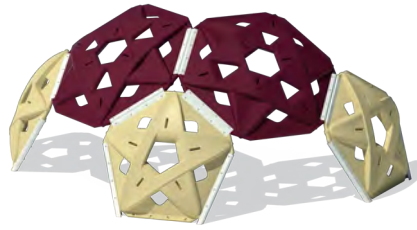

HALF ARCH • $2,360
87000014XX—Use Zone: 26' x 20'