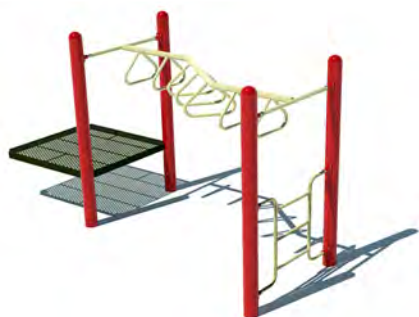

These sturdy polished aluminum trapeze rings attach to the frame with clevis fasteners for safety.

LOOP RUNG OVERHEAD LADDER

Each looped rung requires hand-over-hand reaching.

STRAIGHT TRI-RUNG OVERHEAD LADDER

A fun twist to a classic!

90° TRAPEZE RING OVERHEAD LADDER

These sturdy polished aluminum trapeze rings attach to the frame with clevis fasteners for safety.

90° LOOP RUNG OVERHEAD LADDER

A new challenge for overhead fun!

ZIG-ZAG TRI-RUNG OVERHEAD LADDER

For ages 2 to 12. The big handles make gripping easy and the angled ladder makes this an exciting deck-to-deck overhead ladder.

DOUBLE TRAPEZE RING OVERHEAD LADDER

Double the fun!