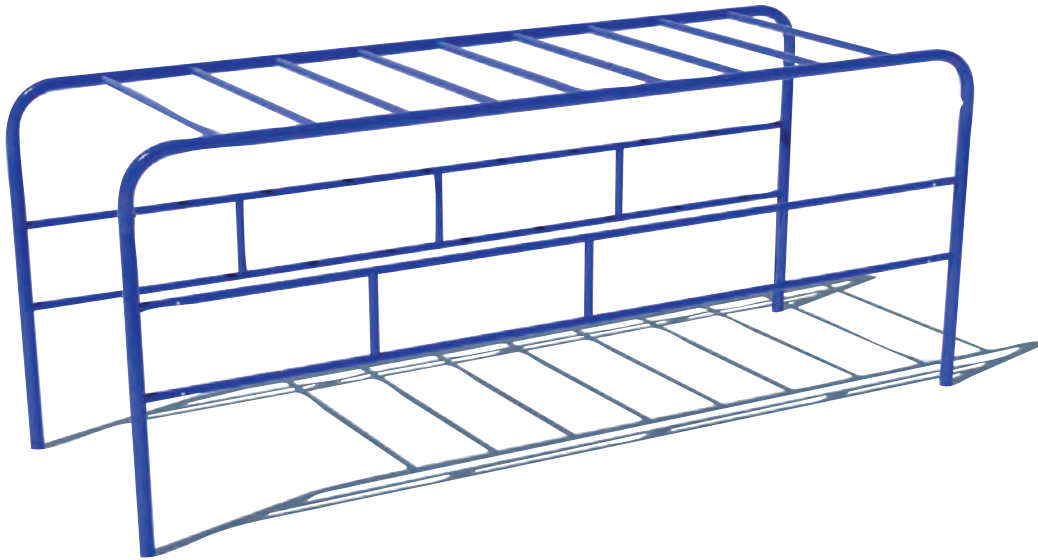

ADA HORIZONTAL LADDER • $1,027 TFR16928XX
Use Zone: 23' x 16'