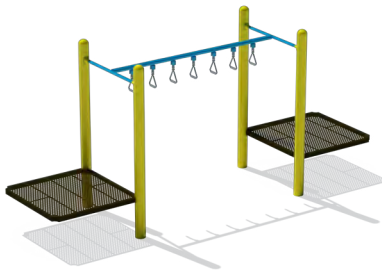

TRAPEZE RING OVERHEAD LADDER

These sturdy polished aluminum trapeze rings attach to the frame with clevis fasteners for safety.