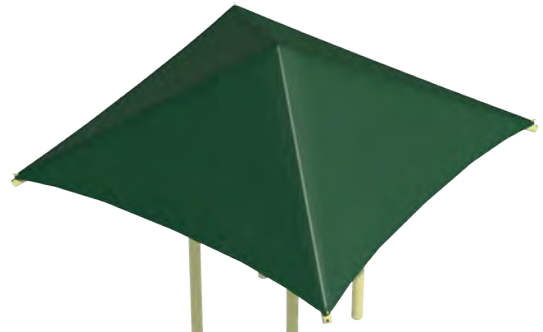

STANDARD ECLIPSE
Roto-molded plastic roof

ECLIPSE WITH ACCENTS
Roto-molded plastic roof

CRESENT SHADE
Fabric shade

HEX
Fabric shade is a must-have for any playground!

RECTANGLE
Fabric shade is a must-have for any playground!

OCTAGON
Fabric shade is a must-have for any playground!

SQUARE
Fabric shade is a must-have for any playground!

TUNNELS

It's no secret that children love to crawl through tubes and make believe they are tunneling their way to a world of fantastic fun and adventure, so be sure to include one of our tunnels in your playground!