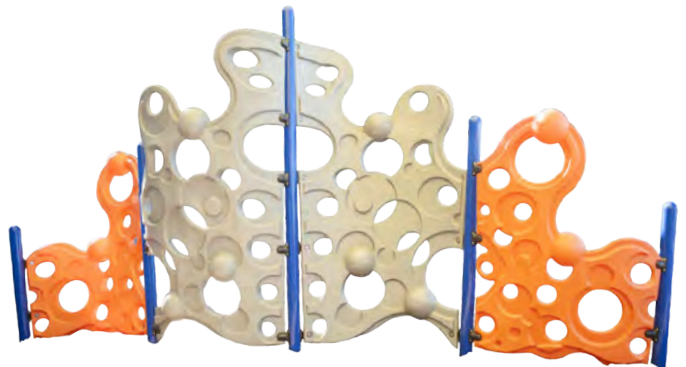

SQUIGGLE WALK BRIDGE

A quirky new must-have from us to you, this serpentine connector is bound to be a favorite among all the children frequenting your new or existing playground! Available in any of our powder-coated metal colors!

CHALLENGE BRIDGE

Constructed of durable polyethylene with a textured finish for traction. Galvanized steel frame with powder-coat finish. Use between two decks of equal height. Available for 12" to 30" deck heights.

LILY PAD BRIDGE

Constructed of durable HDPE plastic with a textured finish for traction. Galvanized steel frame with a powder-coat finish. Use between two decks of equal height. Also available as ground-to-deck. Deck heights: 12" - 48".

GROUND LEVEL ARCH BRIDGE

Use this ground level arch bridge as a freestanding play event for climbing and crawling or in a trike track path.

BUBBLE WALL BRIDGE

Made from durable roto-molded plastic, our bubble wall bridge is a unique new traversing deck-to-deck climbing bridge. Available in any of our plastic colors. 15.5' length. Deck heights: 12" - 48".