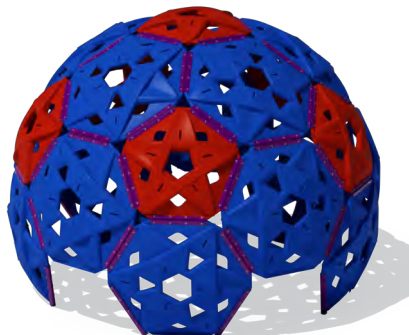

RING • $4,588
87000018XX—Use Zone: 27' x 27'

MOUNTAIN • $11,163
87000021XX—Use Zone: 27' x 27'