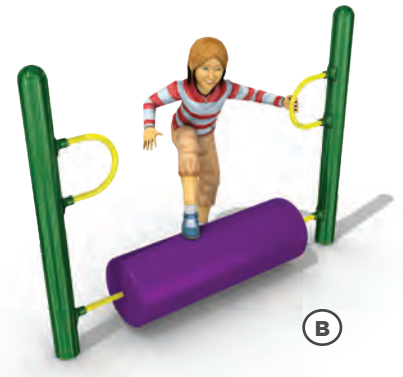

	DESCRIPTION	ITEM #	USE ZONE	PRICE
A	Bouncy Bounce	TFR03143XX	21' x 16'	\$1,508
B	Log Roll	TFR03411XX	20' x 16'	\$859

SAND DIGGER
Children really dig these sand diggers. Sturdy galvanized frame with aluminum bucket. In-ground mount only. ADA sand digger is wheelchair accessible.