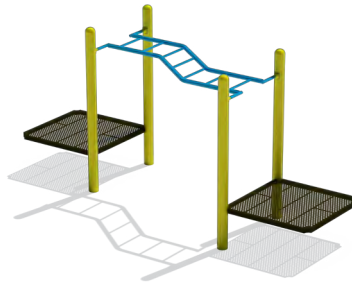

WAVY DEEP RUNG OVERHEAD LADDER

Large hand hold areas and asymmetrical heights help develop hand-eye coordination and upper-body strength.

SINGLE PARALLEL BAR OVERHEAD LADDER

The classic hand-over-hand bar. While appropriate for all ages, this is a great first step play event!

ARCHED STRAIGHT RUNG

With its incline and decline, this horizontal ladder adds a new fun look to your playground.

ZIG-ZAG STRAIGHT RUNG

A new 'zing' to overhead climbing!

DOUBLE PARALLEL BAR

A great variation on the single parallel bar. This event is even more of a challenge and great fun!