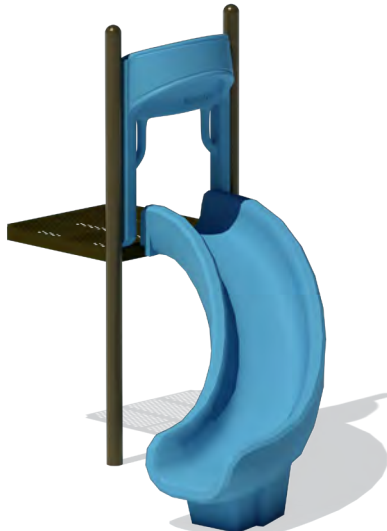

90° CURVE
Left or right (shown). Deck heights
36" and 48"