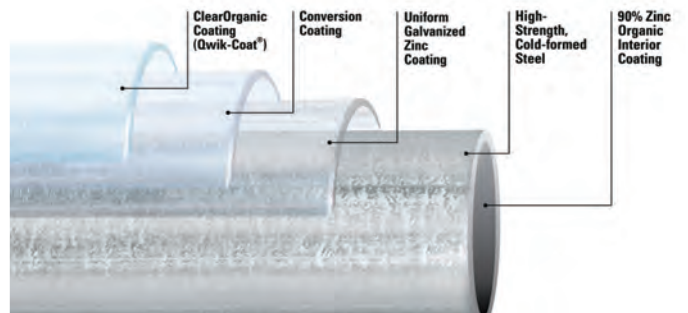

HOW TO BUY SUPERIOR PRODUCTS

Certified Partner

SRP CERTIFIED PARTNER

Our Certified Partners have extensive knowledge and training in all Superior products. You can also expect for the installation process to be top notch. With this Certified Partner logo, you can trust that you'll be provided with the best customer service and high quality products where you can *play, relax and live.*

BUYBOARD

BuyBoard is an online purchasing cooperative that gives its customers access to thousands of items that have gone through a competitive procurement process. Members include school districts, cities, counties, universities, other governmental agencies, and non-profit organizations.

HGAC

SRP Playgrounds has been fully evaluated and approved as a supplier to HGACBuy, which is a government operated purchasing cooperative that any state and local government can use.

MARLIN LEASING

Marlin provides commercial equipment financing. They focus on small and mid-size businesses. Their customers include equipment dealers, manufacturers, distributors and small business establishments.

TCPN

The Cooperative Purchasing Network simplified the cooperative purchasing process as simple as possible. Grounds For Play has an agreement with TCPN. Many of SRP Playgrounds products are available via this program.