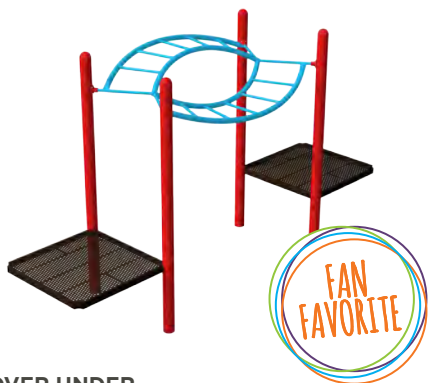

OVER UNDER

Build upper body strength with the Over Under! This provides children with a fun and safe challenge.