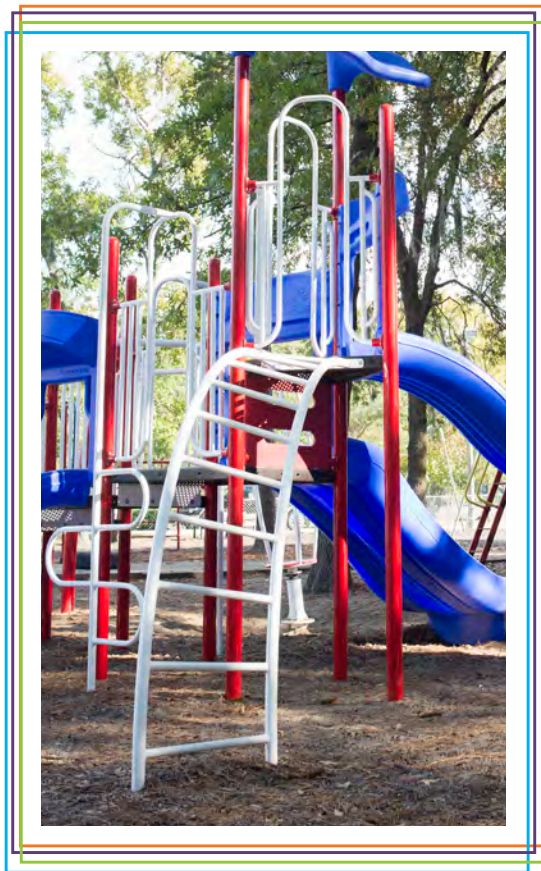

Tri-Split

Tri-Split

Tri-Split

CLIMBERS

ALPINE WALL

Clover Climber
Sold individually or in sets of 3, 4, 5, 6 or 7

CLOVER CLIMBER SPIRAL (Set of 5)

4X PENTAGON
60" deck height only