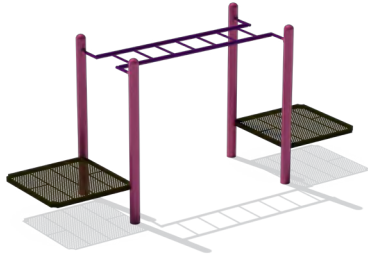

STRAIGHT RUNG OVERHEAD LADDER

The classic Straight Rung Overhead Ladder makes a great addition to a play environment.