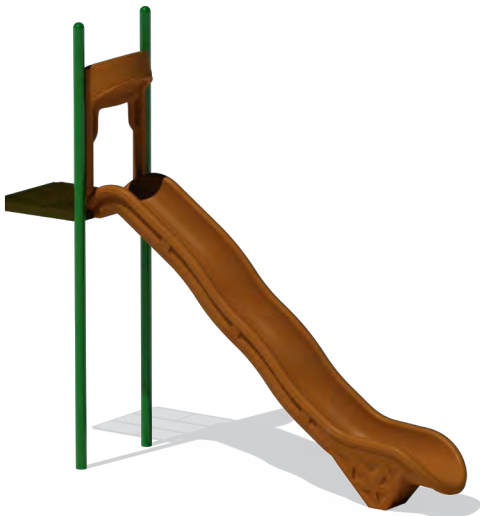

DOUBLE WAVE CHUTE SLIDE

Deck Height: 84" only

WAVE CHUTE SLIDE

Deck Height: 60"-96"

WAVE CHUTE CURVE SLIDE

Deck Height: 84"-96"
Options: Left or right curves available.

DOUBLE WIDE
36" deck height only

DOUBLE WALL
Deck heights: 24-60"