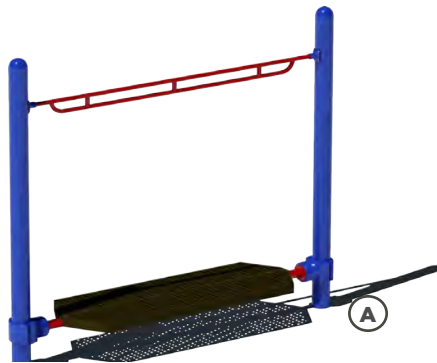

5 LILY PADS

90021100XX 15' x 18' \$733

3 LILY PADS

90021200XX 15' x 12' \$444

ADA HORIZONTAL LADDER • \$1,027 TFR16928XX
Use Zone: 23' x 16'

PARALLEL BARS • \$292
90000001XX
Use Zone: 22' x 14'

JR. HORIZONTAL LADDER • \$869
90009000XX—Use Zone: 24' x 15'