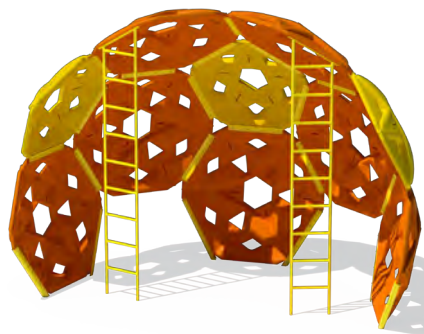

HALF DOME • \$5,512
87000024XX—Use Zone: 27' x 20'

MINI HALF DOME • \$2,213
87000026XX—Use Zone: 20' x 18'

SLIDES

DESCRIPTION	ITEM #	USE ZONE	PRICE
4' Wave Slide	AFR0011XX	16' x 27'	\$3,150
5' Wave Slide	AFR0012XX	15' x 27'	\$3,300
6' Wave Slide	AFR0013XX	15' x 30'	\$3,574
3' Double Wall Slide	AFR0014XX	16' x 25'	\$3,060
4' Double Wall Slide	AFR0015XX	15' x 27'	\$3,161
5' Double Wall Slide	AFR0016XX	15' x 29'	\$3,300