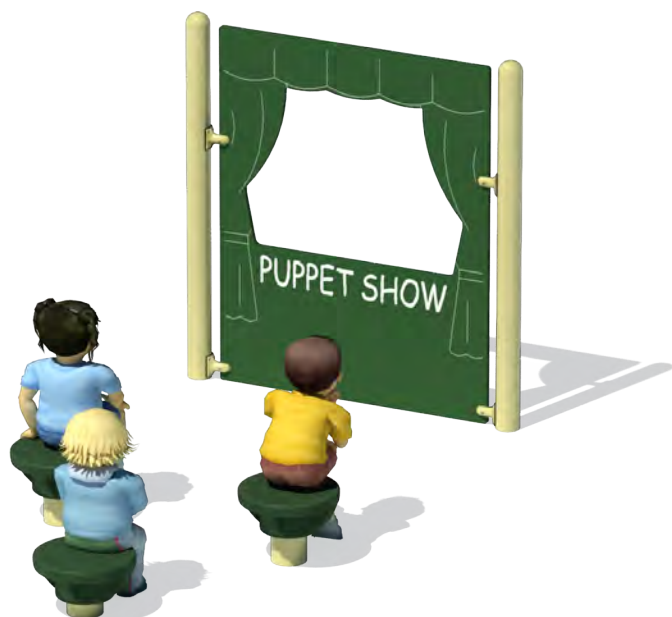

PUPPET SHOW PANEL

Keep children busy and mentally focused on any story or retelling of a classic fairy tale using hand puppets and our wonderful freestanding puppet show panel with lily pad seats! Perfect for playgrounds for small children.