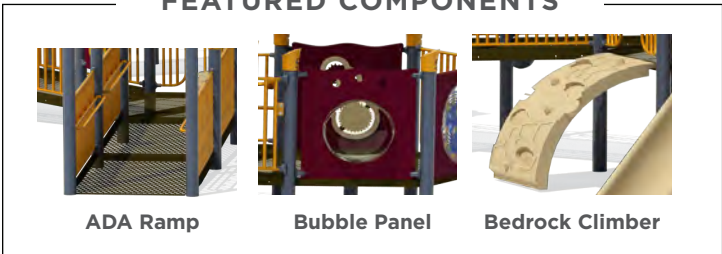

Bubble Climber

PS5-31918 \$85,201

ADA ACCESSIBLE

Reverse View

PS5-31918

AGE	CAPACITY	USE ZONE	ACTUAL SIZE
5-12	93	64' x 55'	52' x 43'

FEATURED COMPONENTS

ADA Ramp