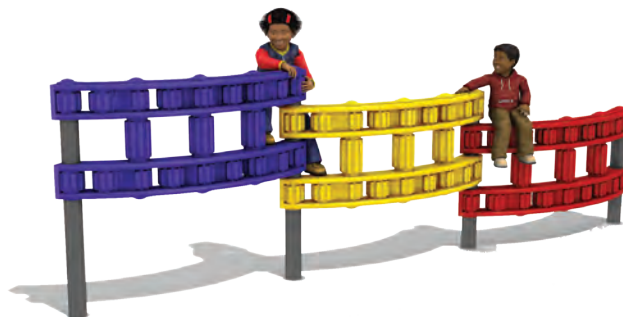

CHAIN LINK CIRCLE • \$3,922 TFR08828
Use zone: 24' x 24'

ALL-OUT CHAIN LINK WALL • \$3,922 TFR08826XX
Use zone: 24' x 24'

3 SECTION CHAIN LINK WALL • \$2,186 TFR08456XX
Use zone: 14' x 30'

PANEL CLIMBERS