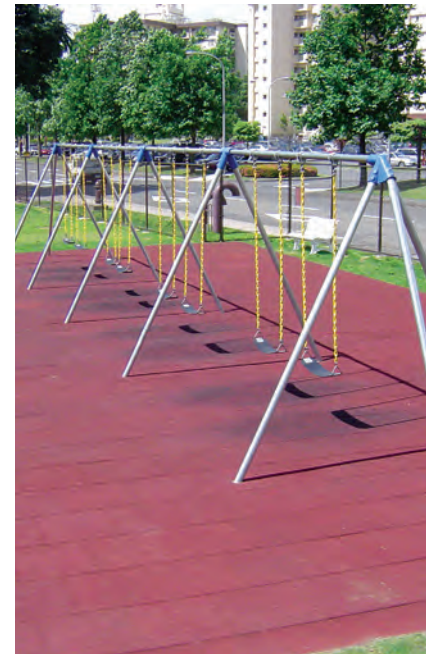

TRI-POD SWING FRAME

The advantage of the Tri-Pod frame is the ability to go up to a height of 10' for added fun. These frames use 2 3/8" galvanized pipe for the legs and top bar, and powder-coated aluminum castings for their junctions. See page 208 for color options.