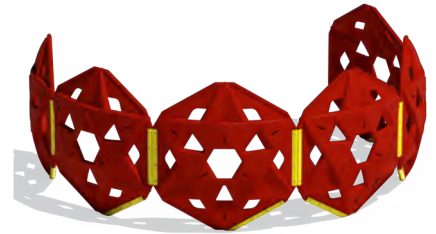

"C" HEDGE • $2,859
87000012XX—Use Zone: 27' x 27'