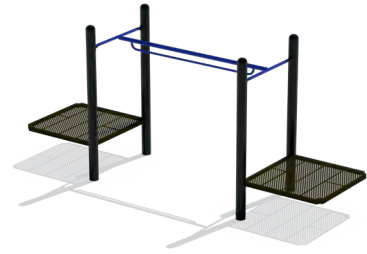

SINGLE PARALLEL BAR OVERHEAD LADDER

The classic hand-over-hand bar. While appropriate for all ages, this is a great first step play event!