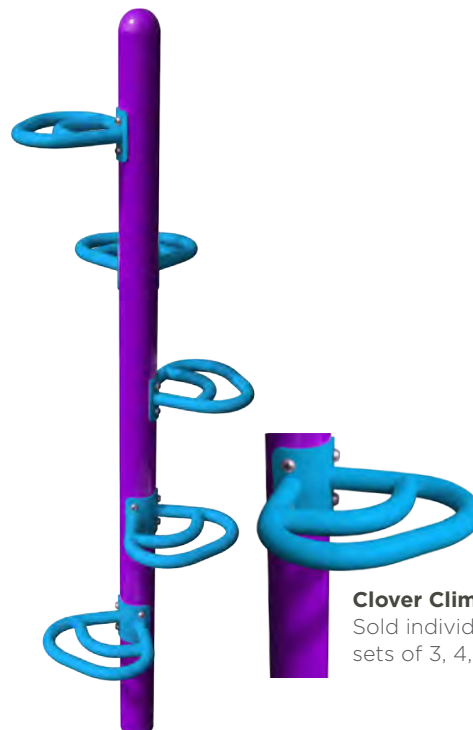

Tri-Split

Tri-Split

Tri-Split

CLIMBERS

ALPINE WALL

Clover Climber
Sold individually or in sets of 3, 4, 5, 6 or 7

CLOVER CLIMBER SPIRAL (Set of 5)

4X PENTAGON
60" deck height only