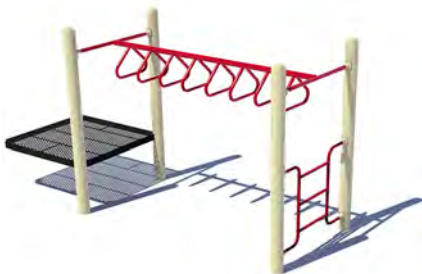

This overhead wheel spins for a fun motion event. For 5" posts only.

OVER UNDER

Build upper body strength with the Over Under! This provides children with a fun and safe challenge.

TRAPEZE RING OVERHEAD LADDER

These sturdy polished aluminum trapeze rings attach to the frame with clevis fasteners for safety.

LOOP RUNG OVERHEAD LADDER

Each looped rung requires hand-over-hand reaching.

STRAIGHT TRI-RUNG OVERHEAD LADDER

ZIG-ZAG TRI-RUNG OVERHEAD LADDER

For ages 2 to 12. The big handles make gripping easy and the angled ladder makes this an exciting deck-to-deck overhead ladder.

DOUBLE TRAPEZE RING OVERHEAD LADDER

Double the fun!