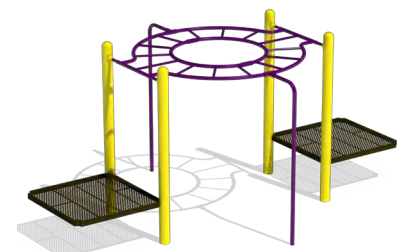

ARCHED STRAIGHT RUNG

With its incline and decline, this horizontal ladder adds a new fun look to your playground.

ZIG-ZAG STRAIGHT RUNG

A new 'zing' to overhead climbing!

DOUBLE PARALLEL BAR

A great variation on the single parallel bar. This event is even more of a challenge and great fun!

WAVY STRAIGHT RUNG

This horizontal ladder provides great play-on-power! This is the horizontal ladder no playground should be without.

OFFSET STRAIGHT RUNG

This is your fun connection for offset decks! Twists and turns make this ladder even more challenging.