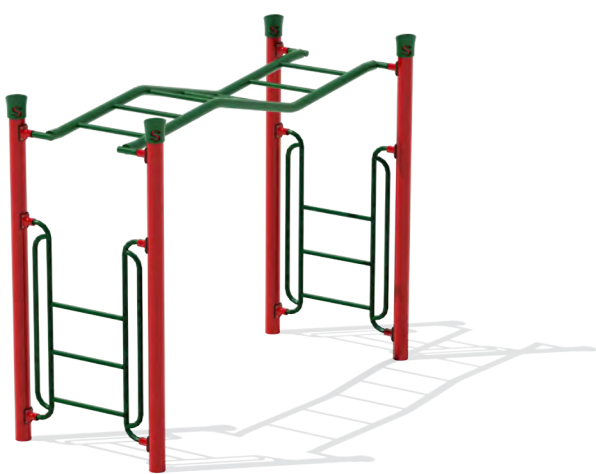

WAVY STRAIGHT RUNG • $2,435
90009207XX