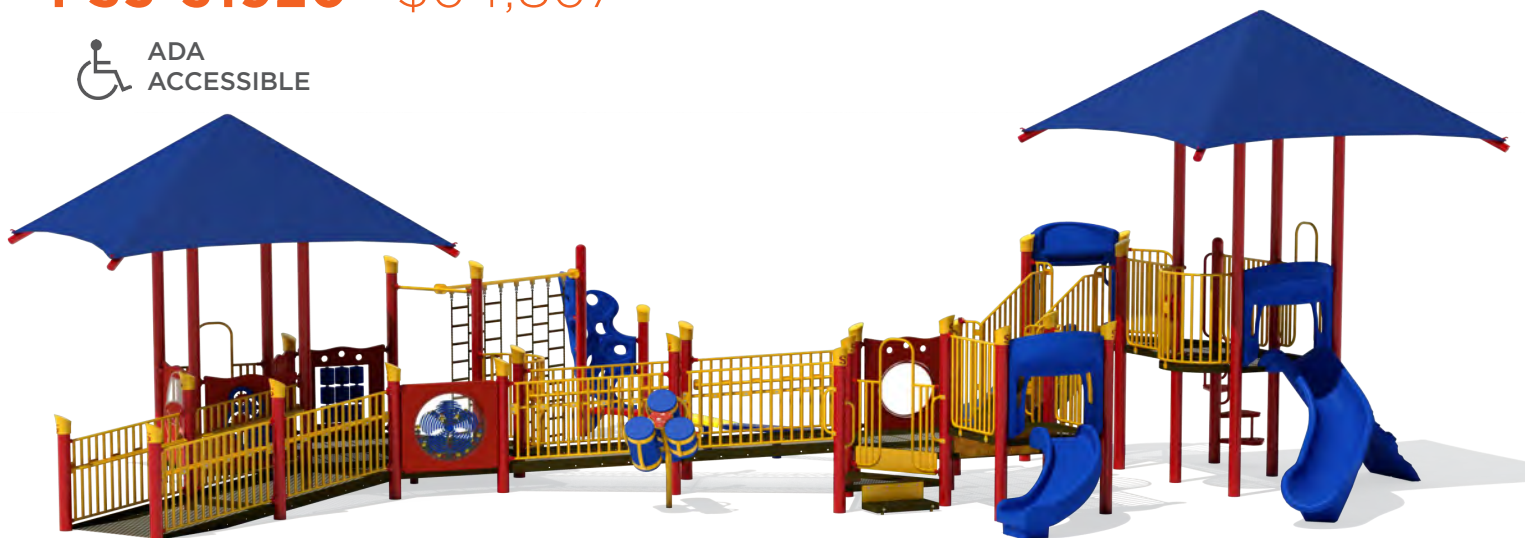

PS5-31920 $64,867

ADA ACCESSIBLE