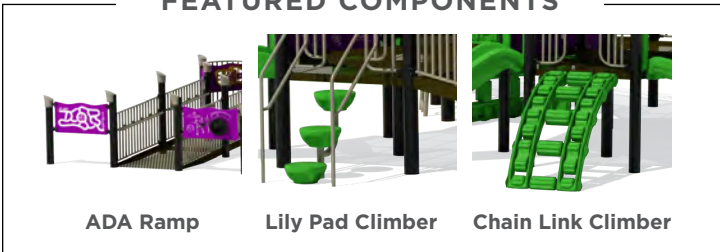

ADA Ramp

Lily Pad

Mountain Climber

PS5-31904 \$65,629

ADA ACCESSIBLE*

RAMP STRUCTURES

Reverse View

PS5-31904

AGE	CAPACITY	USE ZONE	ACTUAL SIZE
5-12	70	61' x 48'	49' x 36'

FEATURED COMPONENTS

ADA Ramp

Lily Pad Climber

Chain Link Climber

*Contact your SRP Representative on how to make your full site ADA accessible.