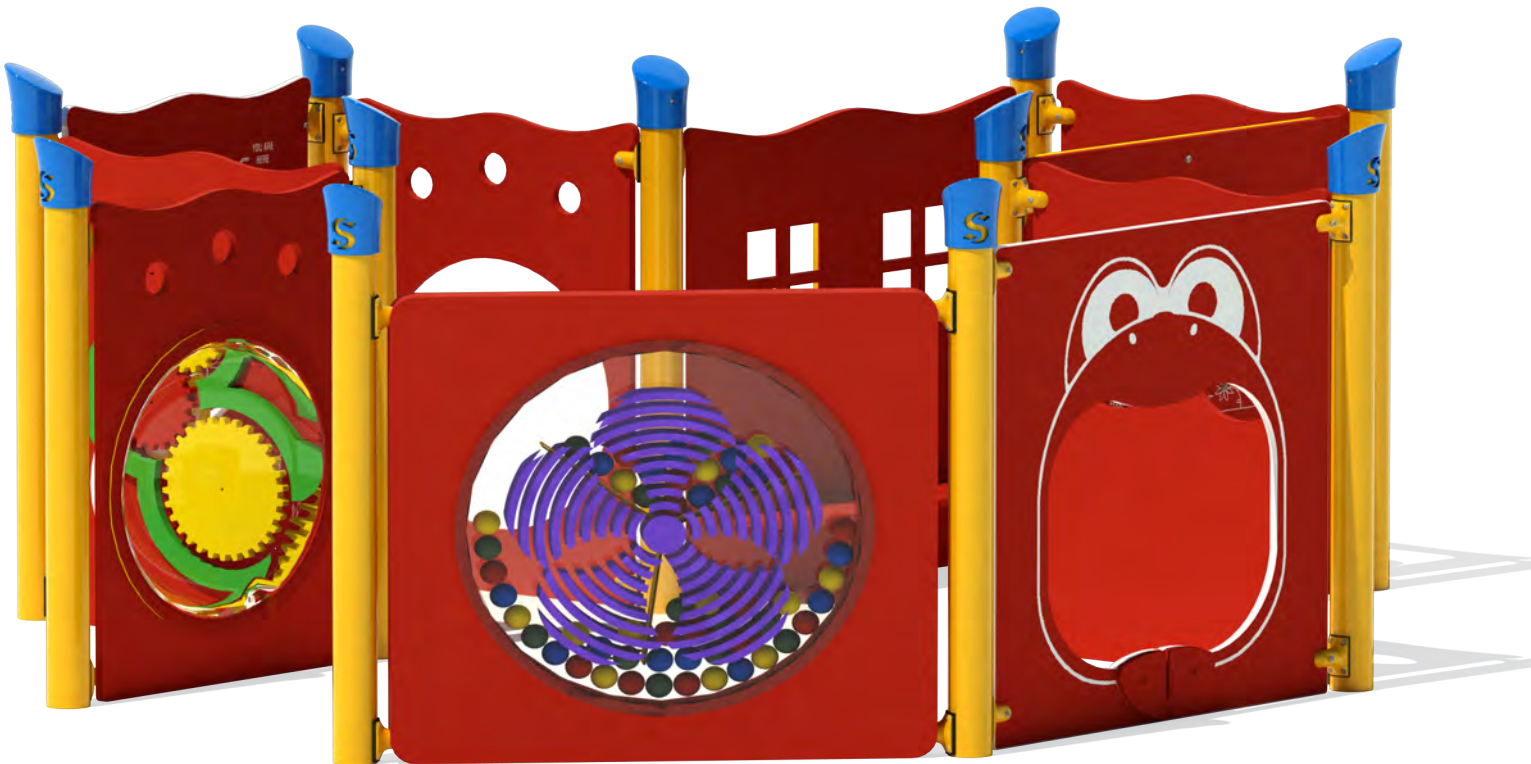

PS3-31887 $8,551

PS5-31887 $9,886

ADA
ACCESSIBLE

6-23 MONTHS

Reverse View

PS3 / PS5

AGE

6-23M

CAPACITY

12

USE ZONE

11' x 9' / 12' x 12'

ACTUAL SIZE

11' x 9' / 12' x 12'