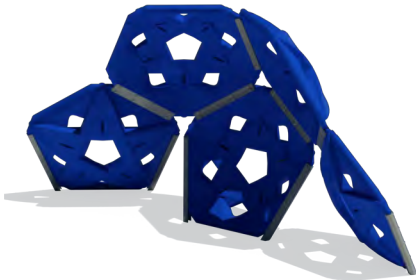

CRISS-CROSS • $2,231
87000034XX—Use Zone: 25' x 16'