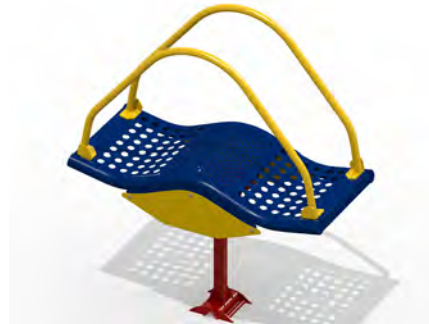

ROCKIN' RIDER • $2,949
Use zone 18' x 16'