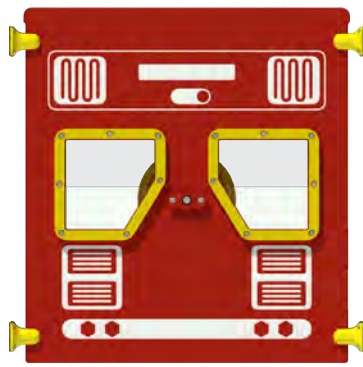

ANIMAL FINGER MAZE PANEL

WONDERS OF THE WORLD FINGER MAZE PANEL

PIANO INTERACTIVE MUSIC PANEL WITH SOUND
 Takes three D size batteries.

EXPRESS
Key component to the Cheery Choo-choo and Loco Locomotive.

FIRE ENGINE TRUCK
Fire! Fire! Get to the truck! This panel series is sure to please. Add value to play time by providing an avenue for imagination!