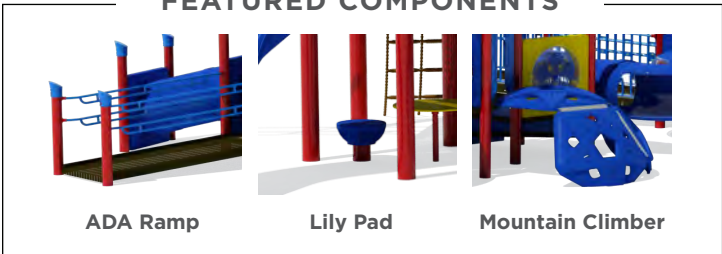

ADA Ramp

Deep Rung Ladder

PS5-31916 \$79,124

 ADA ACCESSIBLE

Reverse View

PS5-31916

AGE	CAPACITY	USE ZONE	ACTUAL SIZE
2-12	84	73' x 44'	61' x 32'

FEATURED COMPONENTS

ADA Ramp

Lily Pad

Mountain Climber

PS5-31904 \$65,629

ADA ACCESSIBLE*

RAMP STRUCTURES

Reverse View

PS5-31904

AGE	CAPACITY	USE ZONE	ACTUAL SIZE
5-12	70	61' x 48'	49' x 36'

FEATURED COMPONENTS

ADA Ramp

Lily Pad Climber

Chain Link Climber

*Contact your SRP Representative on how to make your full site ADA accessible.