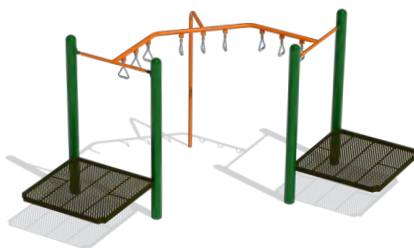

90° TRAPEZE RING OVERHEAD LADDER

These sturdy polished aluminum trapeze rings attach to the frame with clevis fasteners for safety.