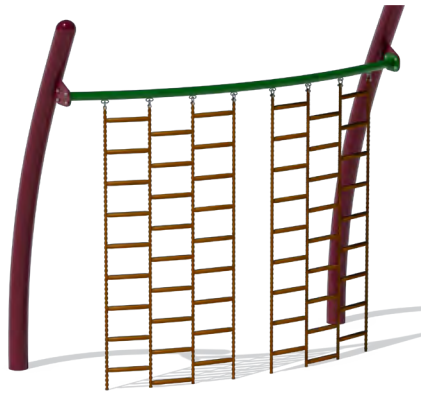

A fun new alternative to a standard Tri-Rung overhead ladder.

ACTIVE TRANSITION CONNECTION

Connects structures and components to standard posts.

CURVED CORNER WITH TRAPEZE RINGS

This item can connect other active components.

CURVED CLIMBING WALL

Add to the challenge and fun levels of your next playground project!

STRAIGHT CLIMBING WALL

A classic component with a funky new look!

CURVED WHEEL SWINGER

A great addition to any playground.