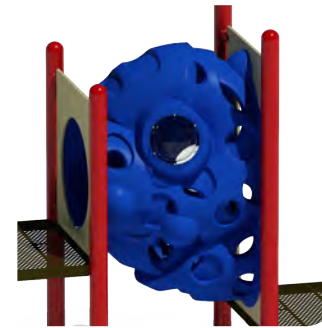

60° CURVED CRAWL TUNNEL
Expand your new or existing playground with this tunnel!

BUBBLE TUNNEL 1
Connects two decks at 24" incline. Not ADA compliant.