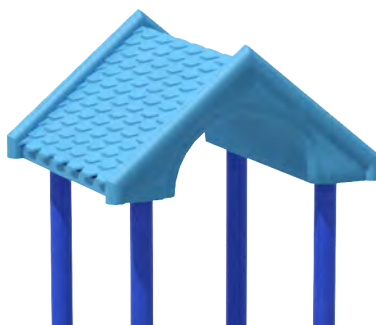

GABLE SHINGLED
Roto-molded plastic roof