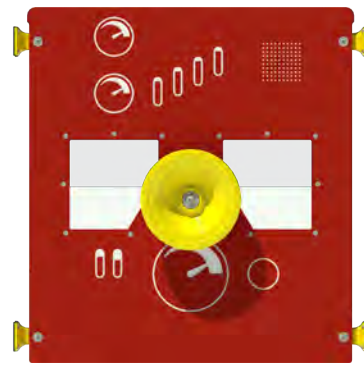

ANIMAL FINGER MAZE PANEL

WONDERS OF THE WORLD FINGER MAZE PANEL

PIANO INTERACTIVE MUSIC PANEL WITH SOUND
 Takes three D size batteries.

EXPRESS
Key component to the Cheery Choo-choo and Loco Locomotive.

FIRE ENGINE TRUCK
Fire! Fire! Get to the truck! This panel series is sure to please. Add value to play time by providing an avenue for imagination!