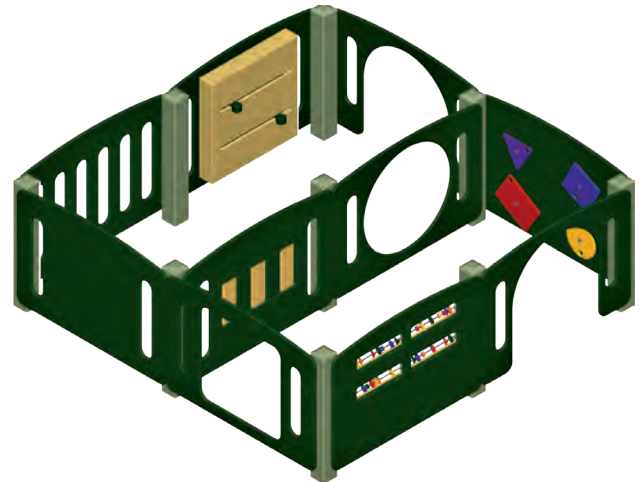

SS 02

The SS02 Infant/Toddler structure is designed to create a fun and safe play area for younger children. Expand it with more panels! Use zone: 21'x 21'

INFANT EXPLORATORIUM 2 X 3 • \$10,092

13302

The 2 x 3 Infant Exploratorium provides the perfect opportunity for newly mobile infants to explore in a safe, easily monitored area with 14 play panels and 3 entry/exit points.