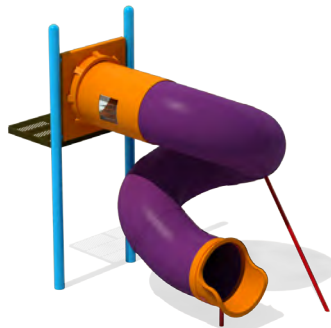

WAVE
Deck heights 48-72"

TRIPLE RAIL
Deck heights: 36-60"

90° CURVE
Left or right (shown). Deck heights
36" and 48"

360° SPIRAL
72" deck height only

Tube Slides

Deck Height	Right Turn	Left Turn	Zig-Zag (Left or Right)	Straight		Spiral	Right Turn	Left Turn	Zig-Zag (Left or Right)	Straight
24"	✓	✓		✓	72"	✓	✓	✓	✓	✓
36"	✓	✓		✓	84"	✓	✓	✓	✓	✓
48"	✓	✓	✓	✓	96"	✓	✓	✓	✓	✓
60"	✓	✓	✓	✓	108"	✓				

ZIG-ZAG TUBE SLIDE
Left or right. Deck heights: 48-96"

STRAIGHT TUBE SLIDE
Deck heights: 24-96"

TURN TUBE SLIDE
Left (shown) or right.
Deck heights: 24-96"

360° SPIRAL TUBE SLIDE
Window optional (not standard issue). Deck heights: 72" - 96"