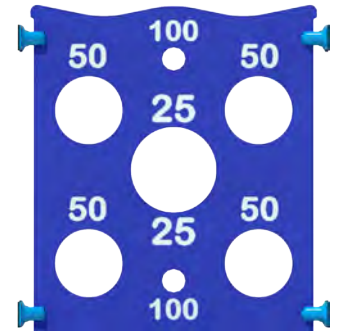

BALL TOSS
Perfect for balls or bean bags