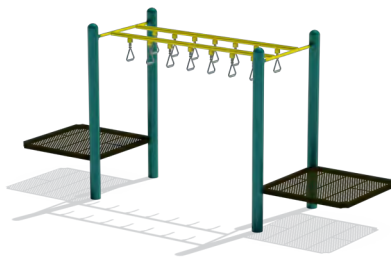

ZIG-ZAG TRI-RUNG OVERHEAD LADDER

For ages 2 to 12. The big handles make gripping easy and the angled ladder makes this an exciting deck-to-deck overhead ladder.

DOUBLE TRAPEZE RING OVERHEAD LADDER

Double the fun!