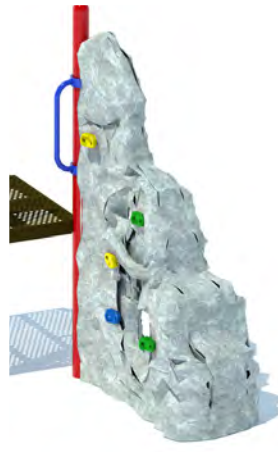

CHAIN LINK
Deck heights: 48" and 60"

BEDROCK
Deck heights: 36" - 48"

ROCK PLAY
Fits only 3.5" posts. Deck heights: 30" - 60". Hand holds available only in mix of blue, green and yellow

EDUCATION
Deck heights: 48" and 60"