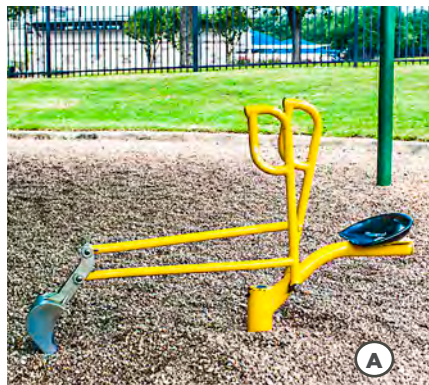

	DESCRIPTION	ITEM #	USE ZONE	PRICE
A	Bouncy Bounce	TFR03143XX	21' x 16'	\$1,508
B	Log Roll	TFR03411XX	20' x 16'	\$859

SAND DIGGER
Children really dig these sand diggers. Sturdy galvanized frame with aluminum bucket. In-ground mount only. ADA sand digger is wheelchair accessible.