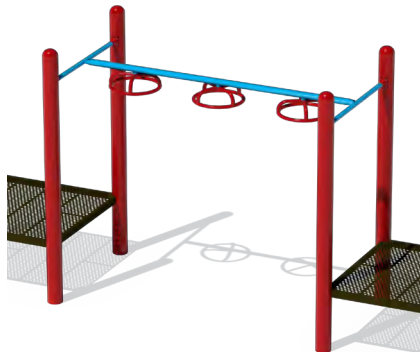

THREE WHEEL SWINGER