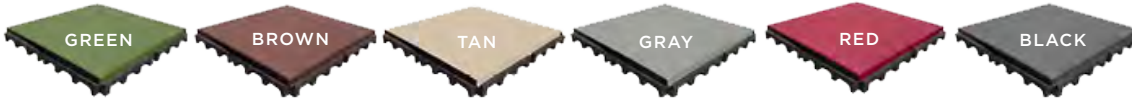

INTERLOCKING PLAY TILE

BEVELED

INSIDE CORNER

OUTSIDE CORNER

TILE OPTIONS

STANDARD BUFFING TOP COLORS

STANDARD EPDM COLORS

FALL HEIGHTS