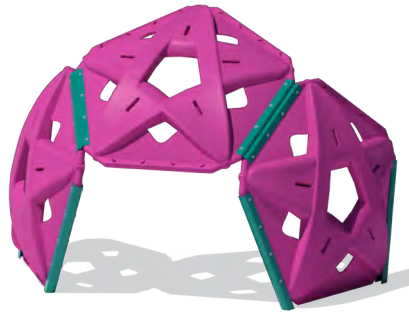

MINI ARCH • $1,290
87000011XX—Use Zone: 20' x 17'