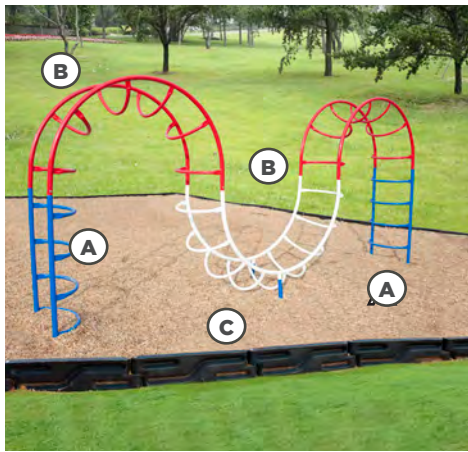

CAMEL BACK KIDS • \$1,721

90007112XX

Use zone 27' x 15'

Unique double hump with deep rung arches make this multi-colored event as fun to play on as to see! Available in up to 3 powder-coat colors as listed below.