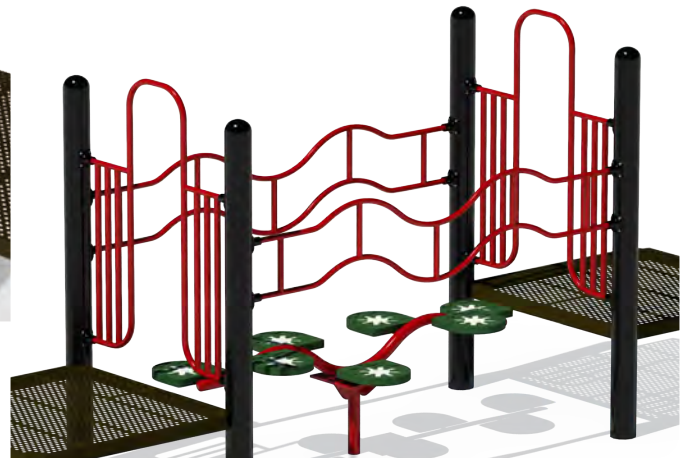

LILY PAD BRIDGE

Constructed of durable HDPE plastic with a textured finish for traction. Galvanized steel frame with a powder-coat finish. Use between two decks of equal height. Also available as ground-to-deck. Deck heights: 12" - 48".

GROUND LEVEL ARCH BRIDGE

Use this ground level arch bridge as a freestanding play event for climbing and crawling or in a trike track path.

BUBBLE WALL BRIDGE

Made from durable roto-molded plastic, our bubble wall bridge is a unique new traversing deck-to-deck climbing bridge. Available in any of our plastic colors. 15.5' length. Deck heights: 12" - 48".

SUSPENSION BRIDGE

One piece bridge for durability and ease of installation. Constructed from 12 gauge hot-rolled punched steel. Galvanized steel guard rails with a powder-coat finish. Use between two equal deck heights. Deck heights: 12" - 96".