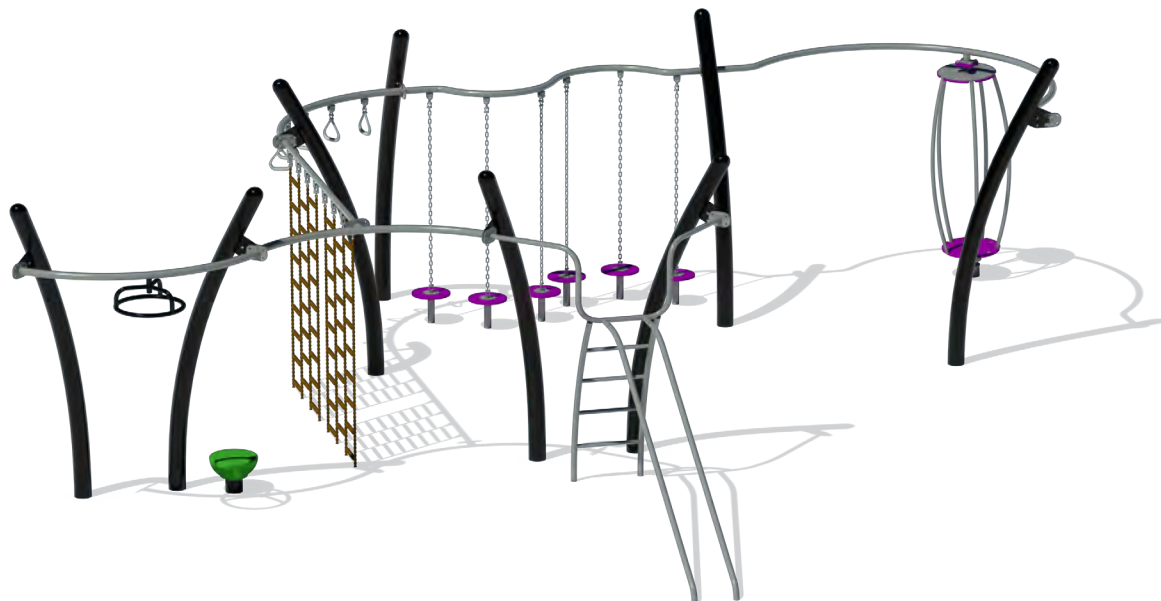

PS3 / PS5

AGE	CAPACITY	USE ZONE	ACTUAL SIZE
5-12	36 / 46	32' x 40' / 42' x 34'	20' x 28' / 30' x 22'

PS3-31849 \$18,718

PS5-31849 \$23,332

 ADA ACCESSIBLE

PS3 / PS5

AGE	CAPACITY	USE ZONE	ACTUAL SIZE
5-12	28 / 34	40' x 34' / 43' x 34'	28' x 22' / 31' x 22'

PA5-31056 \$6,477

PA5-31056

AGE	CAPACITY	USE ZONE	ACTUAL SIZE
5-12	10-15	31' x 31'	19' x 19'

PS3-31616 \$26,661

PS5-31616 \$30,479

 ADA ACCESSIBLE

PS3 / PS5

AGE	CAPACITY	USE ZONE	ACTUAL SIZE
5-12	42 / 44	42' x 37' / 45' x 39'	30' x 25' / 33' x 27'

PA5-29279 \$10,128

PA5-29279

AGE	CAPACITY	USE ZONE	ACTUAL SIZE
5-12	10-15	41' x 39'	29' x 27'

PS3-31608 \$13,246

PS5-31608 \$15,663

 ADA ACCESSIBLE

PS3 / PS5

AGE	CAPACITY	USE ZONE	ACTUAL SIZE
5-12	26 / 28	33' x 32' / 35' x 33'	21' x 20' / 23' x 21'

PS3-31494 \$65,234

PS5-31494 \$76,131

 ADA ACCESSIBLE*

PS3 / PS5

AGE	CAPACITY	USE ZONE	ACTUAL SIZE
5-12	88 / 130	66' x 48' / 72' x 50'	54' x 36' / 60' x 38'

PS3-31596 \$25,490

PS5-31596 \$29,267

 ADA ACCESSIBLE