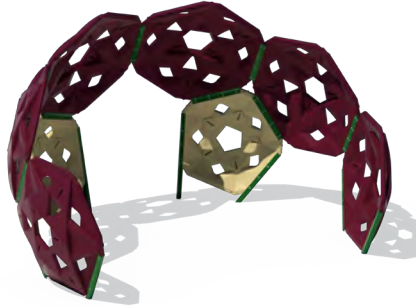

"C" BRIDGE • $3,887
87000032XX—Use Zone: 26' x 24'