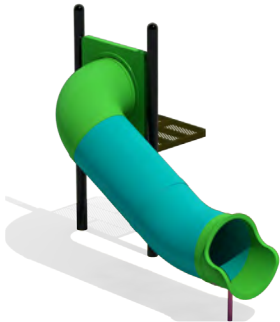

WAVE
Deck heights 48-72"

TRIPLE RAIL
Deck heights: 36-60"

90° CURVE
Left or right (shown). Deck heights
36" and 48"

360° SPIRAL
72" deck height only

Tube Slides

Deck Height	Right Turn	Left Turn	Zig-Zag (Left or Right)	Straight		Spiral	Right Turn	Left Turn	Zig-Zag (Left or Right)	Straight
24"	✓	✓		✓	72"	✓	✓	✓	✓	✓
36"	✓	✓		✓	84"	✓	✓	✓	✓	✓
48"	✓	✓	✓	✓	96"	✓	✓	✓	✓	✓
60"	✓	✓	✓	✓	108"	✓				

ZIG-ZAG TUBE SLIDE
Left or right. Deck heights: 48-96"

STRAIGHT TUBE SLIDE
Deck heights: 24-96"

TURN TUBE SLIDE
Left (shown) or right.
Deck heights: 24-96"

360° SPIRAL TUBE SLIDE
Window optional (not standard issue). Deck heights: 72" - 96"