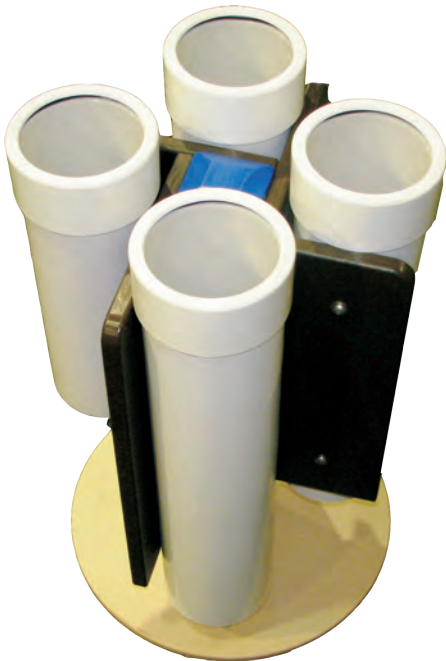

SINGLE POST BONGO • $969 77136
In-ground kit • $202 77136-IG