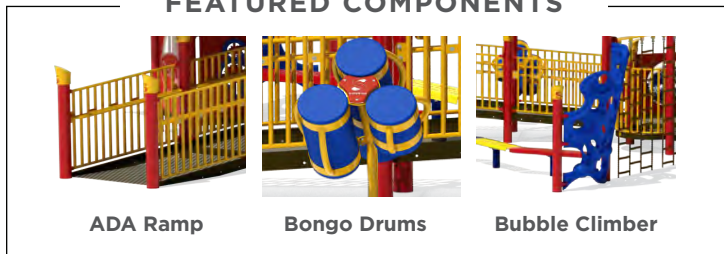

AGE	CAPACITY	USE ZONE	ACTUAL SIZE
5-12	70	61' x 48'	49' x 36'

FEATURED COMPONENTS

ADA Ramp

Lily Pad Climber

Chain Link Climber

*Contact your SRP Representative on how to make your full site ADA accessible.

PS5-31920 \$64,867

 ADA ACCESSIBLE

Reverse View

PS5-31920

AGE	CAPACITY	USE ZONE	ACTUAL SIZE
2-12	118	60' x 51'	49' x 39'

FEATURED COMPONENTS

ADA Ramp

Bongo Drums

Bubble Climber

PS5-31918 \$85,201

ADA ACCESSIBLE

Reverse View

PS5-31918

AGE	CAPACITY	USE ZONE	ACTUAL SIZE
5-12	93	64' x 55'	52' x 43'

FEATURED COMPONENTS

ADA Ramp