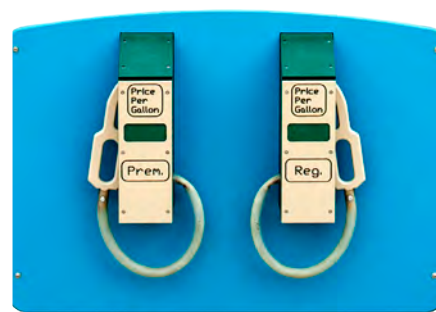

PANELS

BELL STRIKER

BELL STRIKER

Bells chime when the knobs are moved.

CIRCLE ENTRY

Perfect entry and exit point for infant play structures.

GAS PUMP

Ignite their imagination with this dramatic play element.