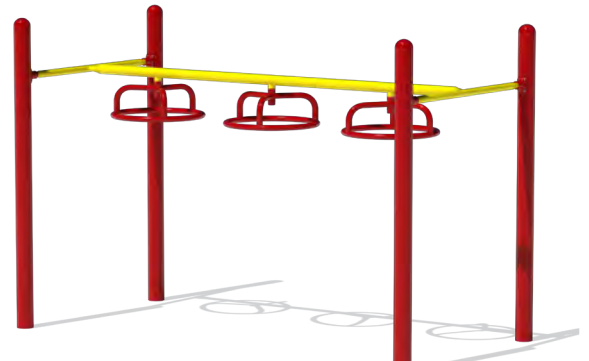

DOUBLE PARALLEL BAR • \$2,320
90009002XX

ARCHED STRAIGHT RUNG • \$2,419
90009001XX

10' TRACK RIDE • \$2,546
90009008XX—Use zone: 23' x 16'

360° ORBITAL LADDER • \$3,212
TFR14917XX—Use zone: 22' 3" x 20' 5"