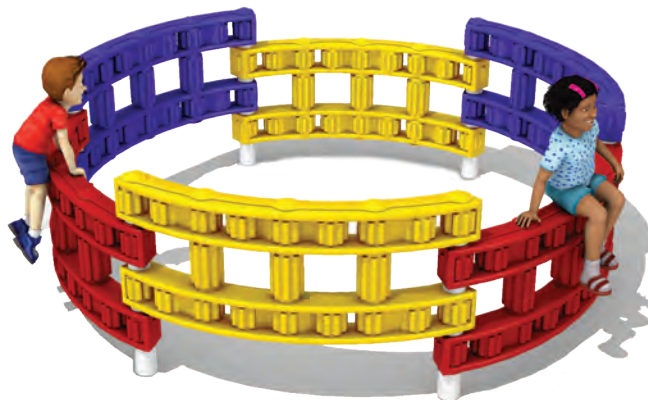

CHAIN LINK CIRCLE • $3,922 TFR08828
Use zone: 24' x 24'