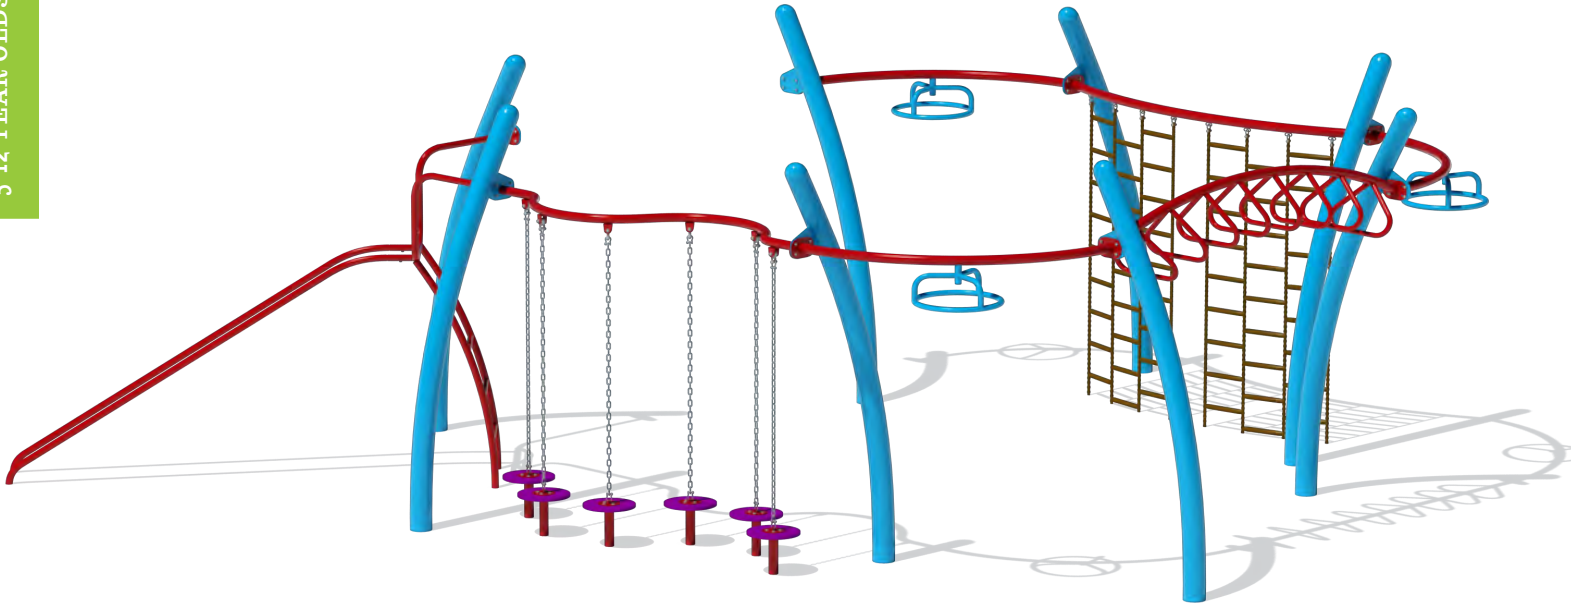

PA5-26074 $10,643