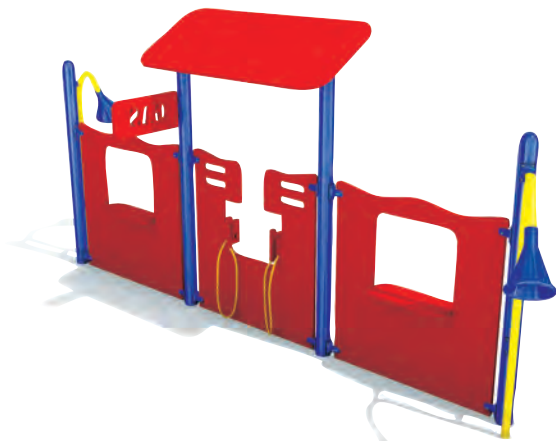

DELUXE GAS STATION

With the addition of two service windows and this is a fun new spin on a Playgrounds classic!

DESCRIPTION	ITEM #	PRICE
Deluxe	PS3-26835	$3,731
Standard	90000004XX	$998