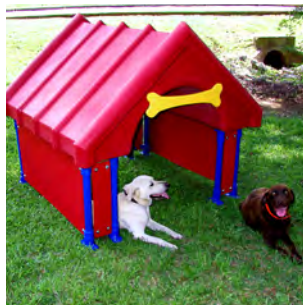

CAMEL HUMP CLIMBER FPCH0001 \$1,634

LIMBONE ANYONE FPLA0001 \$268

LETS REST FPLR0001
\$722

HOME SWEET HOME FPHSH001 \$1,787

HIGH JUMP FFPHJ0001
\$226

OVER AND UNDER FPOU0001 \$266

NICE TURN FPNT0001
\$765

CLIMB AND SIT FPJT0001 \$653