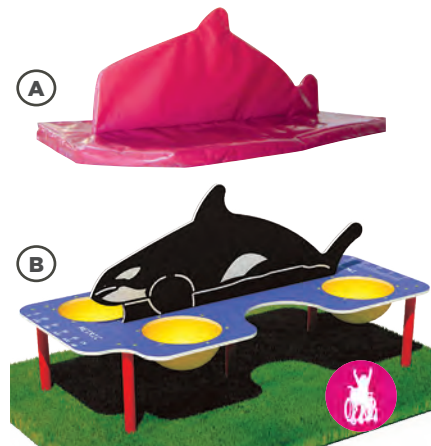

SOCIAL PLAY

CAFE TABLE • \$156 TFR15931XX

This versatile light weight table can be used as a freestanding item or included in a playhouse. 24" Diameter 24" High. Lily pads sold separately.

FUN TABLE • \$706 90000006XX

Large, heavy-duty 3/4" plastic picnic table provides ample room for meals, drawing and play. 48" diameter. Color choices available from HDPE material.

SAND/PLANTER BASIN

Standard	TFR14260XX	\$618
ADA (shown)	TFR14267XX	\$618