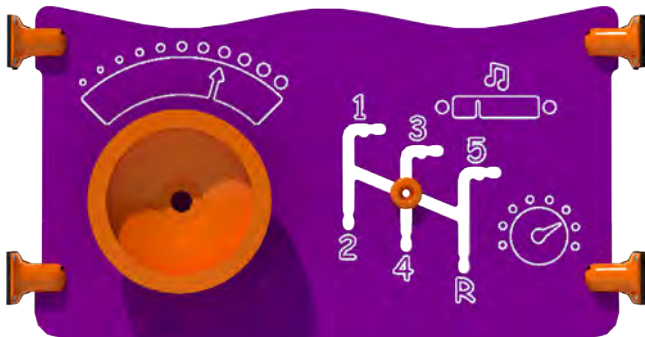

HALF DRIVE SHIFT ADA PANEL

May only be used above ground level when used with a sun deck.