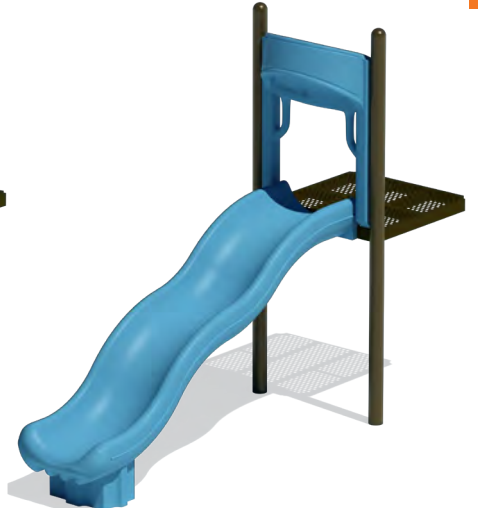

DOUBLE WAVE CHUTE SLIDE

Deck Height: 84" only

WAVE CHUTE SLIDE

Deck Height: 60"-96"

WAVE CHUTE CURVE SLIDE

Deck Height: 84"-96"
Options: Left or right curves available.

DOUBLE WIDE
36" deck height only

DOUBLE WALL
Deck heights: 24-60"