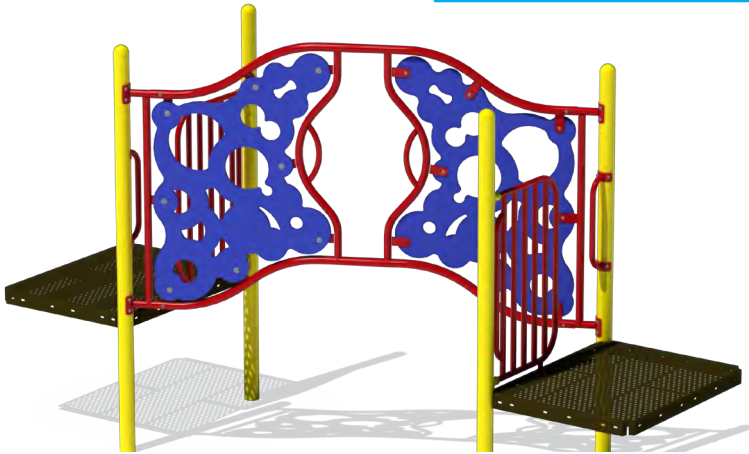

CONNECTORS & BRIDGES

. LINK CONNECTORS .
3 Configurations!

Each design is available in three configurations:
diagonal, straight and inclined.

BUBBLE LINK CONNECTOR
(shown as diagonal)