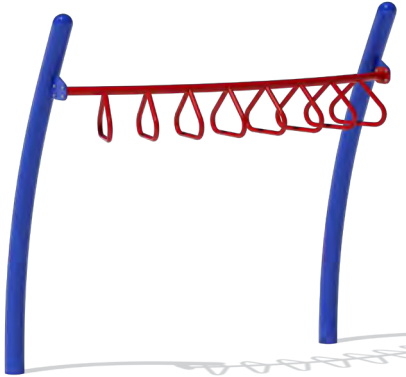

WAVY STRAIGHT RUNG

This horizontal ladder provides great play-on-power! This is the horizontal ladder no playground should be without.

OFFSET STRAIGHT RUNG

This is your fun connection for offset decks! Twists and turns make this ladder even more challenging.

360° ORBITAL

Fun comes full circle with this straight rung ladder. A great challenge for every child who wants to make it all the way around.

ARCHED TRI-RUNG LADDER

A twist to the typical Tri-Rung overhead ladder, this active component can be added to any playground to boost play value.

INVERTED ARCHD TRAPEZE LADDER

Provides children with a fun and safe physical challenge.

ARCHD TRAPEZE LADDER

Enhance your playground with the Archd Trapeze Ladder.

CURVED TRI-RUNG LADDER

Expand existing playgrounds or enhance new projects with this sleek and modern component.