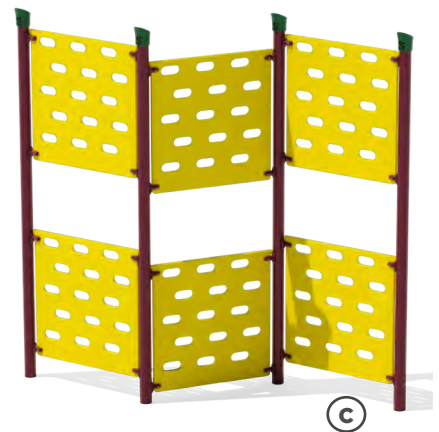

C

TRIPLE PANEL CLIMBER