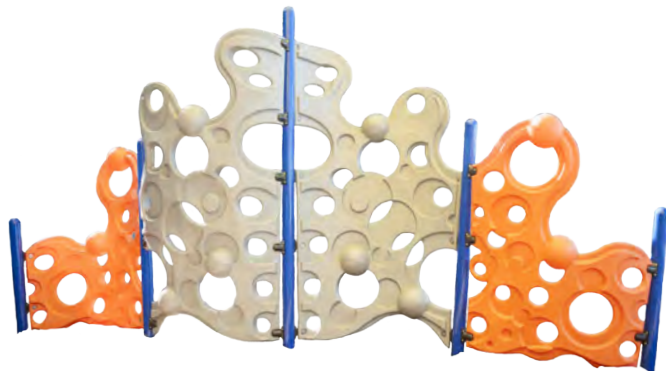

CLIMBERS

BUBBLE WALLS

Roto-molded panels and powder-coated posts in your choice of colors combine to make a fun traversing climber. See page 208 for color options. Highest point is 7', except where noted. Other configurations available. Ask your Dealer for more info.

4-SECTION BUBBLE WALL • $2,737 TFR09121XX
Use zone: 14' x 30'. Child capacity is 12.