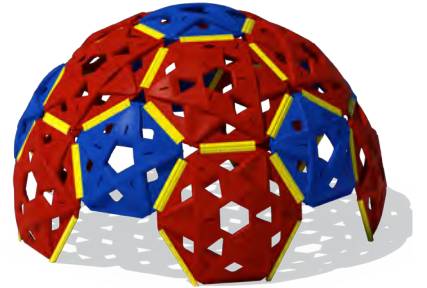

MOUND • $8,558
87000016XX—Use Zone: 27' x 27'