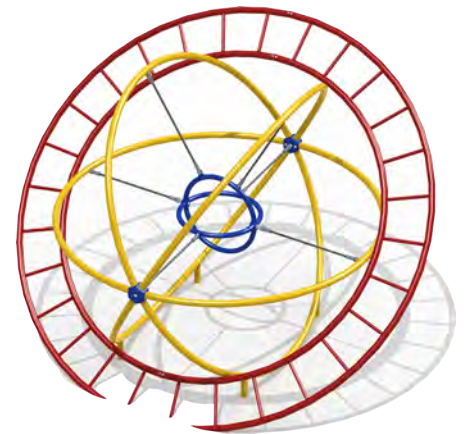

ATOM CLIMBER • $7,888
41660-0X—Use zone 23' x 20'