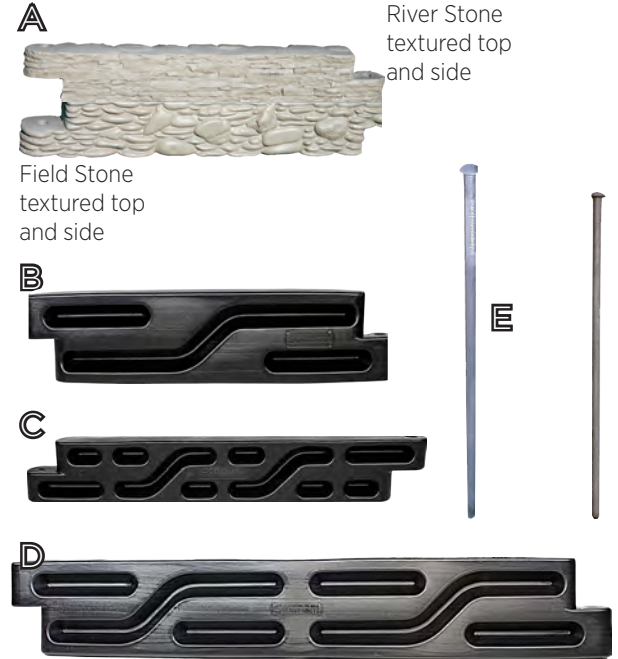

DESCRIPTION	DETAILS	ITEM #	PRICE
ADA Access Ramp Double	Choose any color on page 208. 48" x 120" (includes 6 stakes).	90022007XX	\$905
ADA Access Ramp Single	Not Shown. Choose any color on page 208. 48" x 120" (includes 4 stakes).	90022008XX	\$479