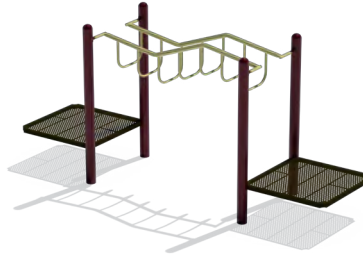

WAVY DEEP RUNG OVERHEAD LADDER

Large hand hold areas and asymmetrical heights help develop hand-eye coordination and upper-body strength.