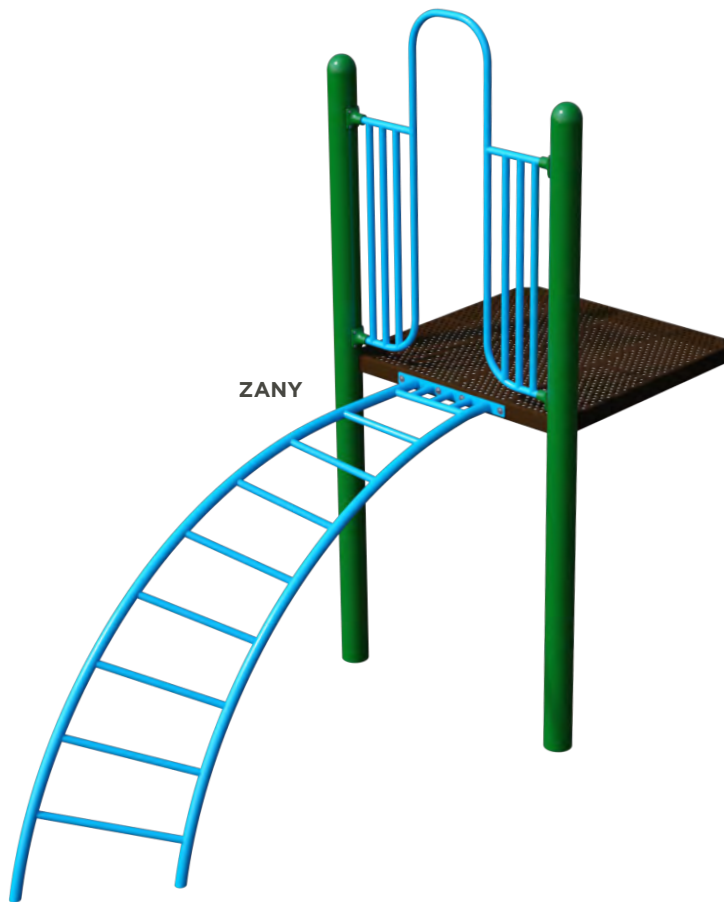

CLIMBERS

ALPINE WALL