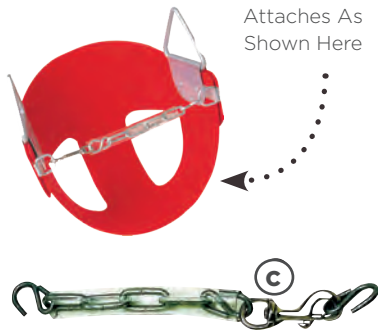

HALF AND FULL BUCKET SEATS

These seats have unique high backs for added support and comfort, plus full stainless steel inserts. Half bucket seats are also available with optional safety chain (see above; sold separately). Each item number includes two seats and all necessary chain and hardware for each swing bay. Order one item number per bay ordered. Available in red, yellow, green, blue and black. The Full Bucket Seats are intended for children ages 6 months - 2 years. The Half Bucket Seats are for children ages 2 - 5 years.