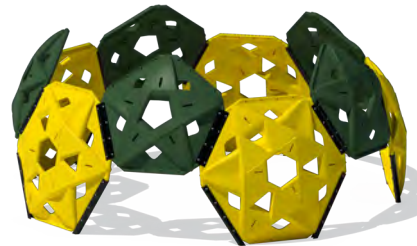

MOLE HILL • $5,708
87000010XX—Use Zone: 26' x 26'

MINI ARCH • $1,290
87000011XX—Use Zone: 20' x 17'

"C" HEDGE • $2,859
87000012XX—Use Zone: 27' x 27'

"C" BRIDGE • $3,887
87000032XX—Use Zone: 26' x 24'

HALF ARCH • $2,360
87000014XX—Use Zone: 26' x 20'

MOUND • $8,558
87000016XX—Use Zone: 27' x 27'

CRISS-CROSS • $2,231
87000034XX—Use Zone: 25' x 16'