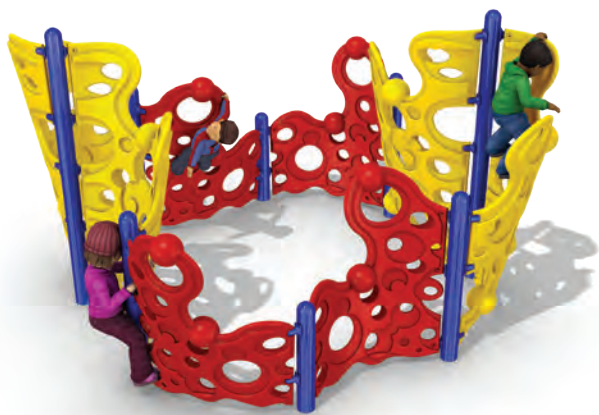

8-SECTION BUBBLE WALL CIRCLE • $5,374
TFR09122XX
Use zone: 26' x 26'