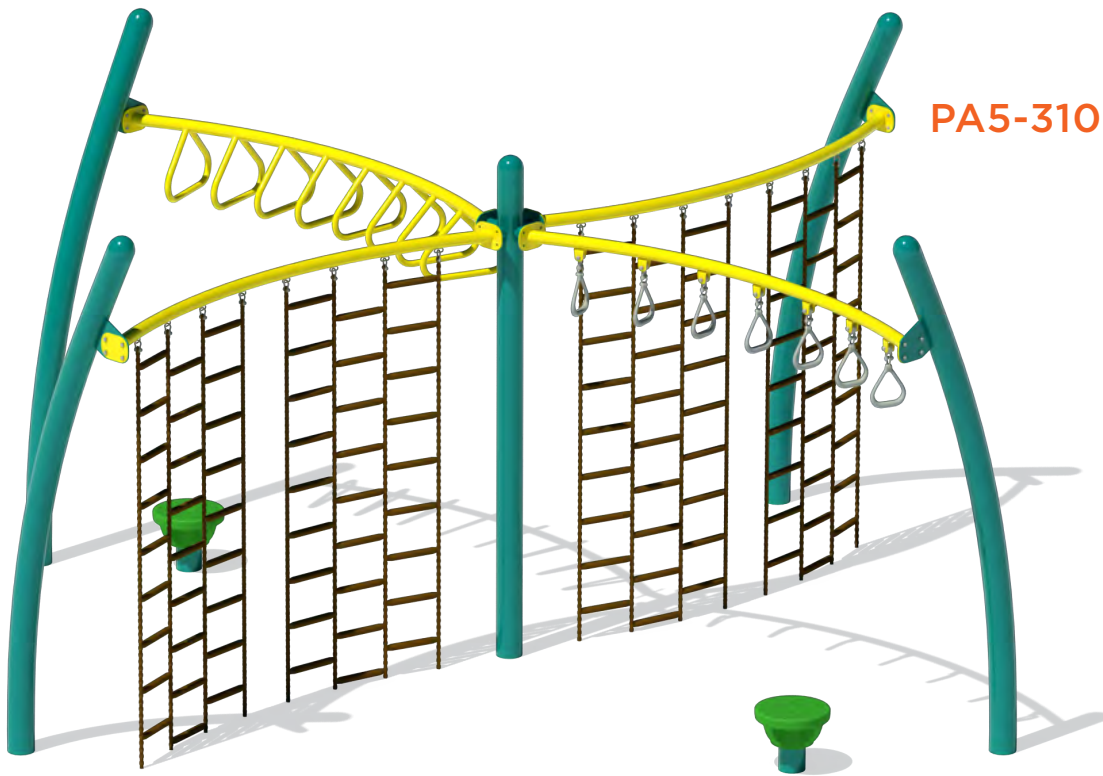

PA5-31056 $6,477

PA5-31056

AGE	CAPACITY	USE ZONE	ACTUAL SIZE
5-12	10-15	31' x 31'	19' x 19'

PS3-31616 $26,661

PS5-31616 $30,479

ADA ACCESSIBLE