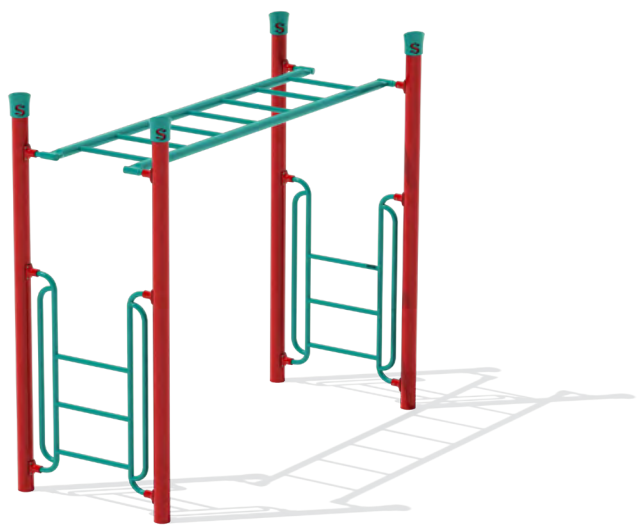

STRAIGHT RUNG • $1,883
TFR02804XX