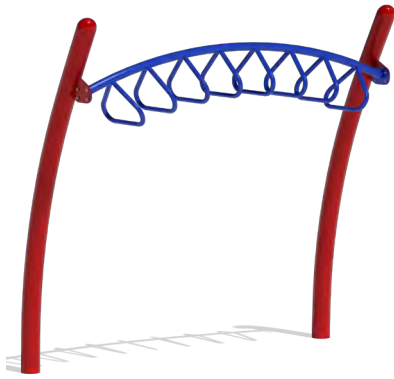

ARCHED STRAIGHT RUNG

With its incline and decline, this horizontal ladder adds a new fun look to your playground.

ZIG-ZAG STRAIGHT RUNG

A new 'zing' to overhead climbing!

DOUBLE PARALLEL BAR

A great variation on the single parallel bar. This event is even more of a challenge and great fun!

WAVY STRAIGHT RUNG

This horizontal ladder provides great play-on-power! This is the horizontal ladder no playground should be without.

OFFSET STRAIGHT RUNG

This is your fun connection for offset decks! Twists and turns make this ladder even more challenging.

360° ORBITAL

Fun comes full circle with this straight rung ladder. A great challenge for every child who wants to make it all the way around.

ARCHED TRI-RUNG LADDER

A twist to the typical Tri-Rung overhead ladder, this active component can be added to any playground to boost play value.