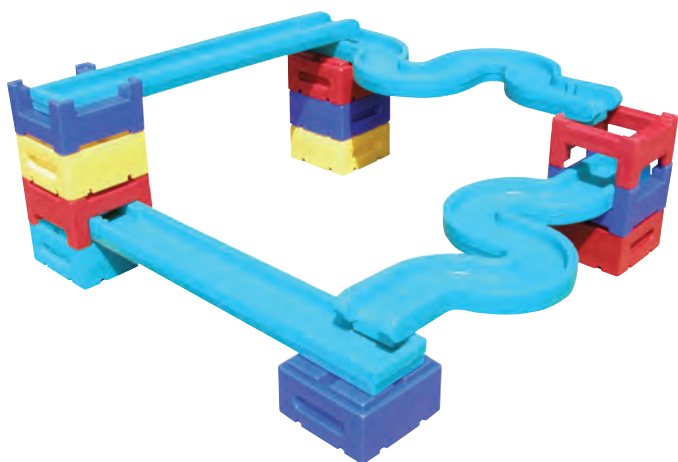

DESCRIPTION	ITEM	DETAILS	PRICE
Stack Blocks Starter Set	00028100	Includes 12 single blocks, 3 double blocks, and 3 corner blocks	\$742
Mega Set	00028200	Includes 36 single blocks, 9 double blocks, and 9 corner blocks	\$2,222