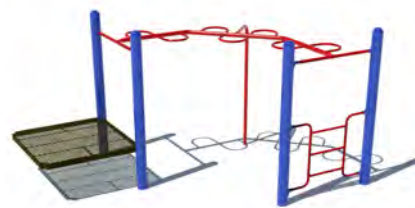

90° LOOP RUNG OVERHEAD LADDER

A new challenge for overhead fun!