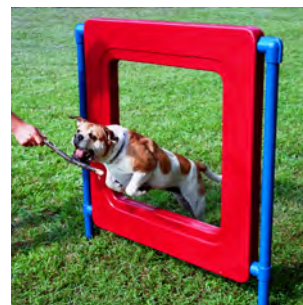

CAMEL HUMP CLIMBER FPCH0001 \$1,634

LIMBONE ANYONE FPLA0001 \$268

LETS REST FPLR0001
\$722

HOME SWEET HOME FPHSH001 \$1,787

HIGH JUMP FFPHJ0001
\$226

OVER AND UNDER FPOU0001 \$266

NICE TURN FPNT0001
\$765

CLIMB AND SIT FPJT0001 \$653