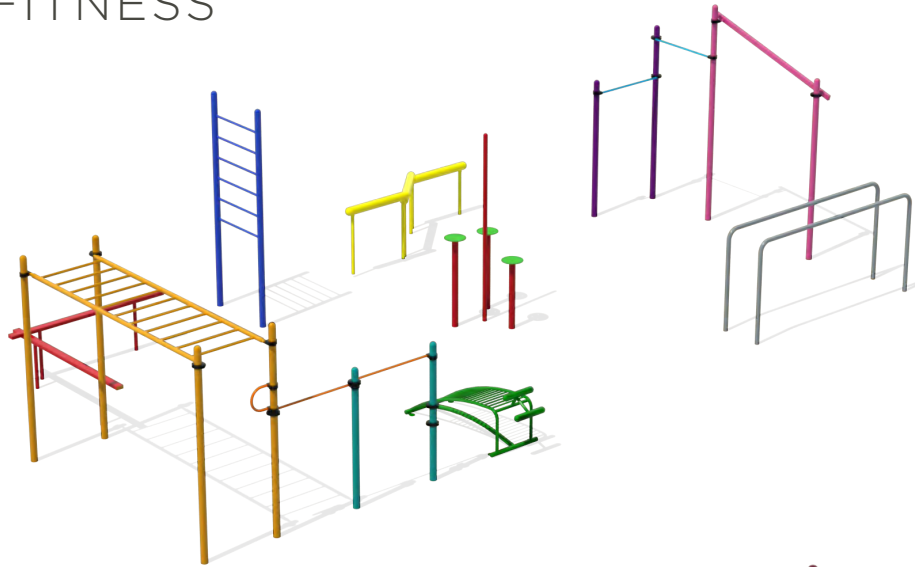

FITNESS

10 STATION COURSE 6001940XX
$9,015
Keep fit with this simple yet effective set of fitness components from SRP. Included: Balancing Beam, Beam Run, Stretching Posts, Horizontal Ladder with Grab Handle, Spring Up Bars, Sit Up Bench, Chin Up Bars, Jump Touch, and Parallel Bars. Components also sold separately.