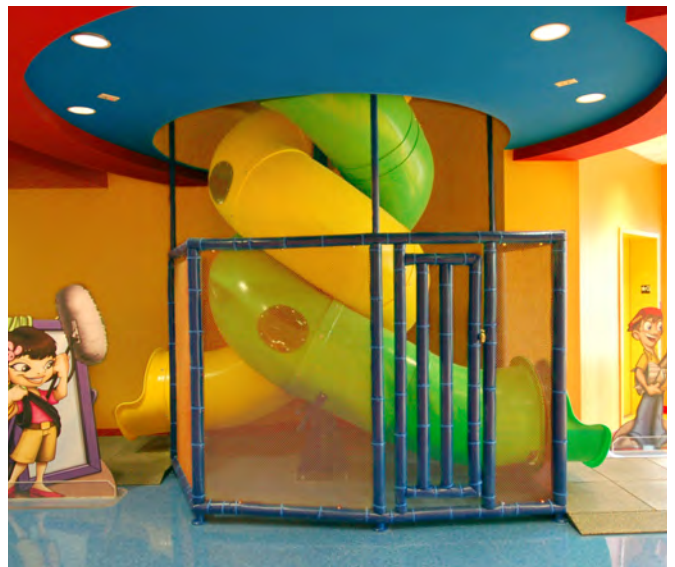

A

B

C

D

INDOOR PLAY SYSTEMS

PLAYSYSTEMSPLAYGROUNDS.COM

Among our indoor play structures, you will find numerous playgrounds that provide children ages 2-12 with a secure and protective environment suitable for challenging and exploring their own capabilities. Our multi-color playgrounds are designed with imagination, technology, and safety in mind. We pride ourselves on meeting the industry's strictest safety standards. PlaySystems is prepared to design a playground that fits your needs.